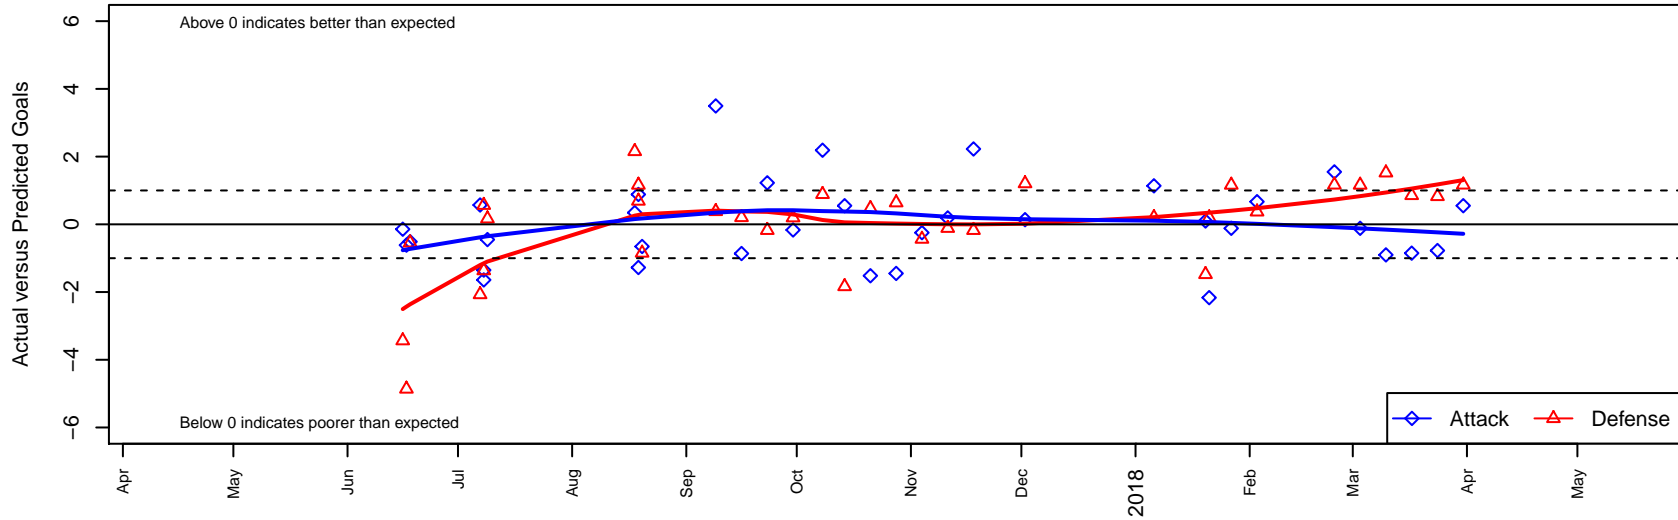

Seattle United Shoreline Blue G05

Seattle United Regional
 Seattle, WA
 G05 total strength=876
 attack=1.15 defense=1.46
 fall league = NPSL Div 2 (05) U13
 spr league = Spr NPSL (05) Div 1 U13

alt names used:
 Seattle United SH G05 Blue
 Seattle United Shoreline
 Seattle United Shoreline G05 Blue
 SU Shoreline G05 Blue
 Seattle United SH G05 Blue
 Seattle United SH G05 Blue

Venues played:
 2017 Skagit Firecracker Div. 1 U13
 2017 Seattle Cup GU13 Silver
 2017 Xtreme Cup GU13 Gold
 2017 NPSL Division 2 (05) U13
 2017 Founders Cup G05 Div A
 2017 Spr NPSL (05) Division 1 U13

Seattle United Shoreline Blue G05
 Dots are actual minus expected GF (blue circles) and GA (red triangles).
 Blue line is smoothed change in attack strength. Red is smoothed change in defense strength.

**attack and defense variance (black dot)
relative to other teams
and top 10 in region**

**attack and defense rating
relative to others at age
and all opponents in last 13 months**

Performance relative to 13 month average