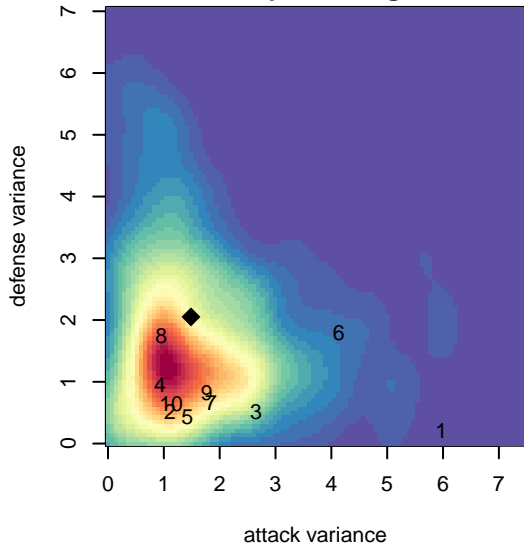

**attack and defense variance (black dot)
relative to other teams
and top 10 in region**