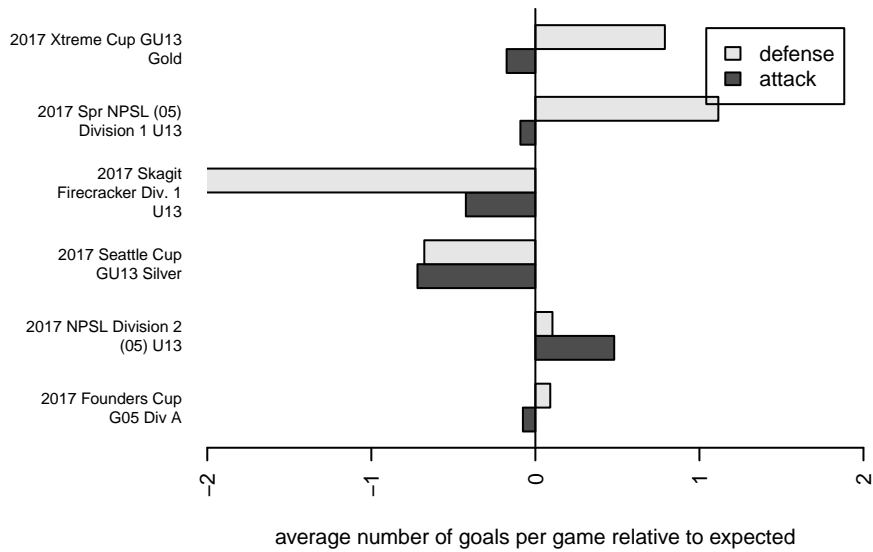

Seattle United Shoreline Blue G05
 Dots are actual minus expected GF (blue circles) and GA (red triangles).
 Blue line is smoothed change in attack strength. Red is smoothed change in defense strength.

**attack and defense variance (black dot)
relative to other teams
and top 10 in region**

**attack and defense rating
relative to others at age
and all opponents in last 13 months**

Performance relative to 13 month average