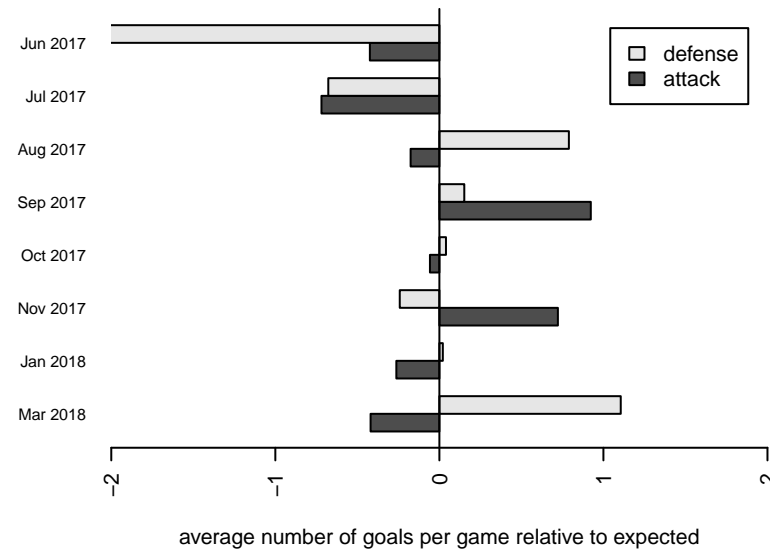

Performance relative to 13 month average