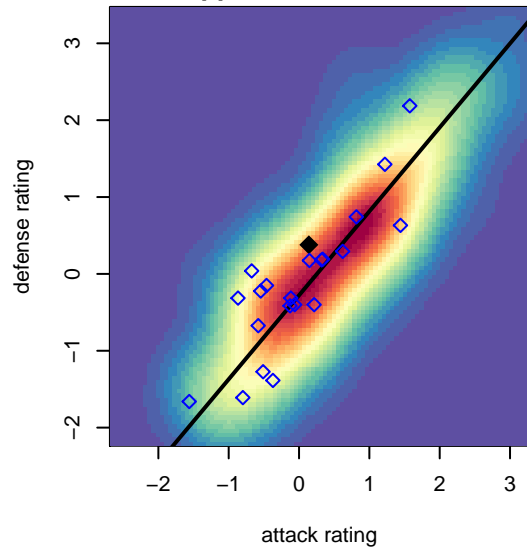

Seattle United Shoreline Blue G05

Seattle United Regional
 Seattle, WA
 G05 total strength=876
 attack=1.15 defense=1.46
 fall league = NPSL Div 2 (05) U13
 spr league = Spr NPSL (05) Div 1 U13

alt names used:
 Seattle United SH G05 Blue
 Seattle United Shoreline
 Seattle United Shoreline G05 Blue
 SU Shoreline G05 Blue
 Seattle United SH G05 Blue
 Seattle United SH G05 Blue

Seattle United Shoreline Blue G05
 Dots are actual minus expected GF (blue circles) and GA (red triangles).
 Blue line is smoothed change in attack strength. Red is smoothed change in defense strength.

**attack and defense variance (black dot)
relative to other teams
and top 10 in region**

**attack and defense rating
relative to others at age
and all opponents in last 13 months**

Performance relative to 13 month average