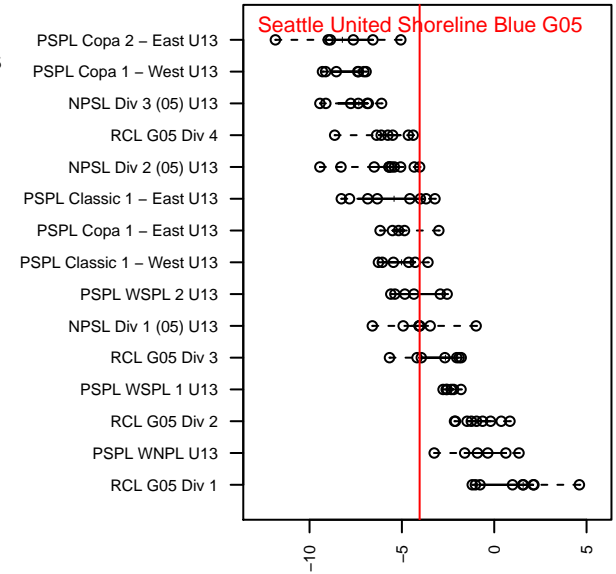

Seattle United Shoreline Blue G05

Seattle United Regional
 Seattle, WA
 G05 total strength=876
 attack=1.15 defense=1.46
 fall league = NPSL Div 2 (05) U13
 spr league = Spr NPSL (05) Div 1 U13

alt names used:
 Seattle United SH G05 Blue
 Seattle United Shoreline
 Seattle United Shoreline G05 Blue
 SU Shoreline G05 Blue
 Seattle United SH G05 Blue
 Seattle United SH G05 Blue

Venues played:
 2017 Skagit Firecracker Div. 1 U13
 2017 Seattle Cup GU13 Silver
 2017 Xtreme Cup GU13 Gold
 2017 NPSL Division 2 (05) U13
 2017 Founders Cup G05 Div A
 2017 Spr NPSL (05) Division 1 U13

Seattle United Shoreline Blue G05
 Dots are actual minus expected GF (blue circles) and GA (red triangles).
 Blue line is smoothed change in attack strength. Red is smoothed change in defense strength.

**attack and defense variance (black dot)
relative to other teams
and top 10 in region**

**attack and defense rating
relative to others at age
and all opponents in last 13 months**

Performance relative to 13 month average